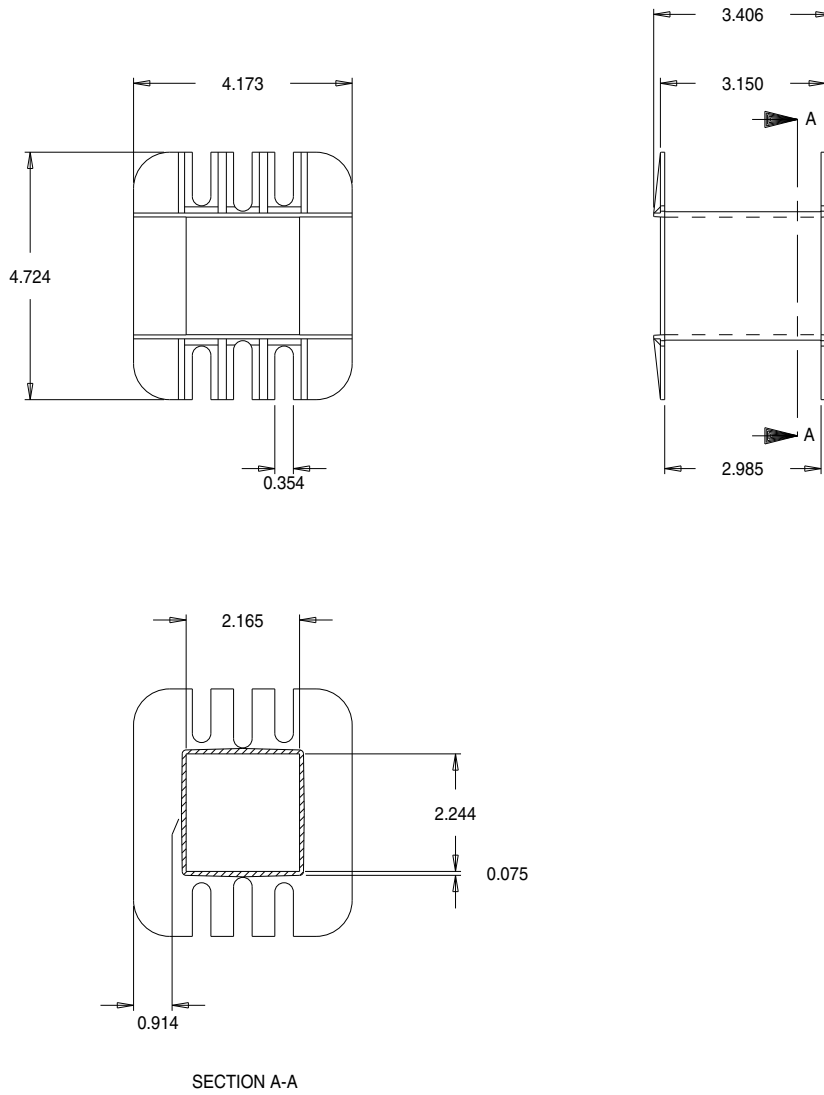

Part No. L05000

638 x 2 1/4 Single Section 'L' Range Bobbin

Dimensions in inches.

Issue 1